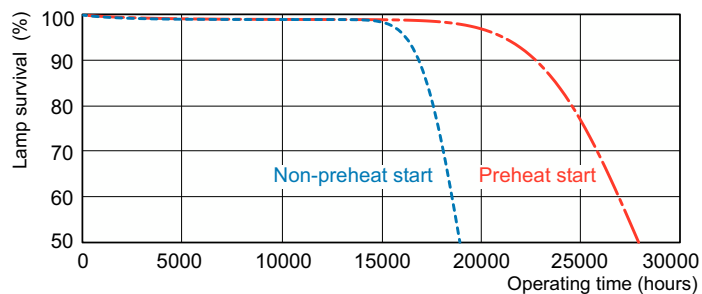

Life Expectancy Diagram - MASTER TL5 HO 80W/840 SLV/40

Life Expectancy Diagram - MASTER TL5 HO 80W/840 SLV/40