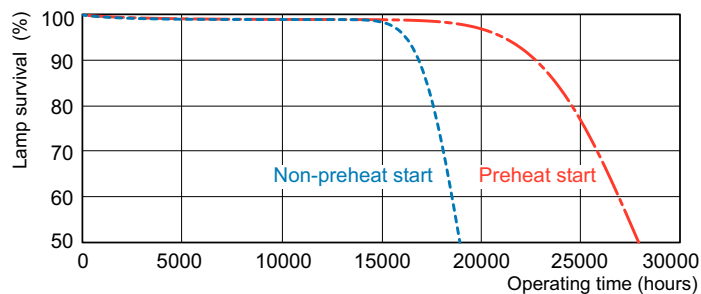

Life Expectancy Diagram - MASTER TL5 HO 54W/840 SLV/40

Life Expectancy Diagram - MASTER TL5 HO 54W/840 SLV/40