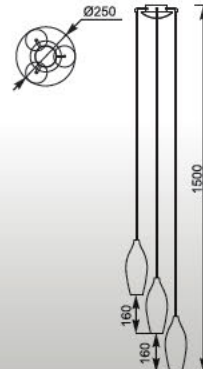

CHAMPAGNE
Pendant
1. MD2101-1BL (black)
2. MD2101-1W (white)
1*E14 40W
shiny black or white glass /
metal chrome

CHAMPAGNE
Pendant
1. MD2101A-3BL (black)
2. MD2101A-3W (white)
3*E14 40W
shiny black or white glass /
metal chrome

CHAMPAGNE: Pendant 1. MD2101-1BL (black), 2. MD2101-1W (white),
Pendant 1. MD2101A-3BL (black), 2. MD2101A-3W (white)