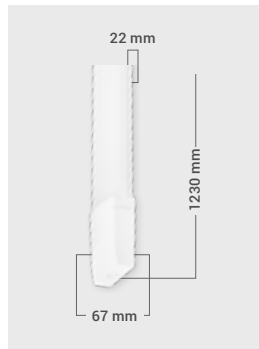

ORO-NITRA-18W-L

	DW dzienna l day
Φ	1850lm $\sphericalangle$ 360°
P	18 W
lm/W	103
$\sphericalangle$	120°
AC	220-240 V
K	4000 K
IP	65
PF	>0,7
Index	ORO18023

ORO-NITRA
-18W-DW-L

5 1902533 191291

ORO-NITRA-36W-L

	DW dzienna l day
Φ	3900lm
P	36 W
lm/W	108
$\sphericalangle$	120°
AC	220-240 V
K	4000 K
IP	65
PF	>0,7
Index	ORO18024

ORO-NITRA
-36W-DW-L

5 1902533 191307