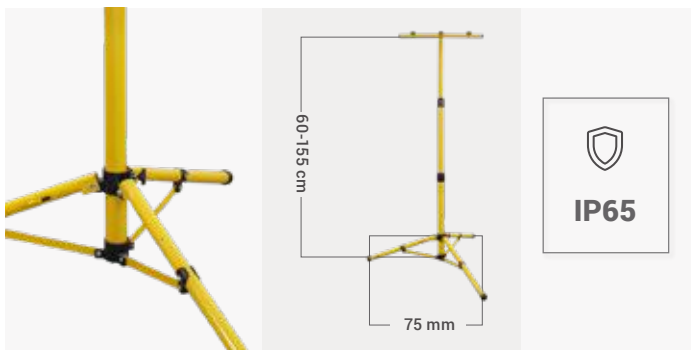

ORO-DOUBLE-TRIPOD-1,5M-SET

new!

AC	2 x max 250 V
IP	65
Index	ORO16095

stojak na halogeny TRIPOD pomoże doświetlić warsztat, garaż, miejsce budowy

TRIPOD will illuminate workshop, garage or even construction site with a mobile halogen

ORO-DOUBLE-TRIPOD
-1,5M-SET

519025331197828