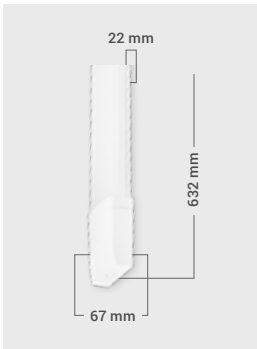

ORO-NITRA-18W-L

	DW dzienna l day
Φ	1850lm $\sphericalangle$ 360°
P	18 W
lm/W	103
$\sphericalangle$	120°
AC	220-240 V
K	4000 K
IP	65
PF	>0,7
Index	ORO18023

ORO-NITRA
-18W-DW-L

5 1902533 191291

ORO-NITRA-36W-L

	DW dzienna l day
Φ	3900lm
P	36 W
lm/W	108
$\sphericalangle$	120°
AC	220-240 V
K	4000 K
IP	65
PF	>0,7
Index	ORO18024

ORO-NITRA
-36W-DW-L

5 1902533 191307