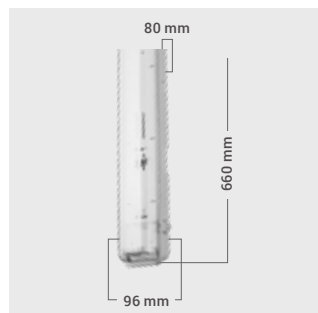

5 19025331190140

+	AKCESORIA • ACCESSORIES	INDEX	EAN
	ORO-CLIPS-ATLAS	ORO06006	5902533191741

Produkt kompatybilny z tubami LED
Product compatible with LED tubes

Sprzedawany bez tub LED Does not include LED tubes