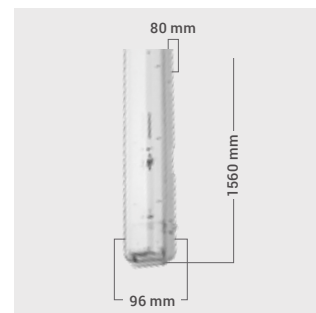

5 19025331190140

+	AKCESORIA • ACCESSORIES	INDEX	EAN
	ORO-CLIPS-ATLAS	ORO06006	5902533191741

Produkt kompatybilny z tubami LED
Product compatible with LED tubes

Sprzedawany bez tub LED Does not include LED tubes