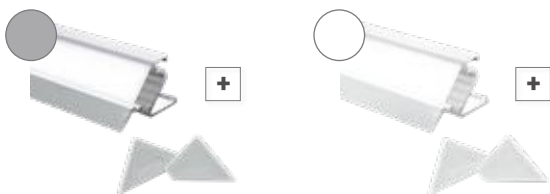

ORO-PROFIL-UNI-COR-C-SET

		2M
Grey	EAN	5902533198160
	Index	OR032037
White	EAN	5902533198191
	Index	OR032040
Black	EAN	5902533198221
	Index	OR032043