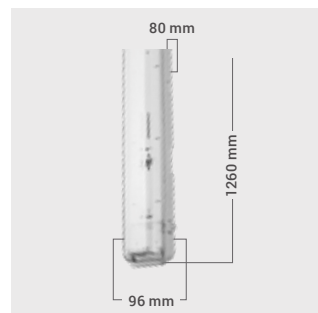

5 19025331190140

+	AKCESORIA • ACCESSORIES	INDEX	EAN
	ORO-CLIPS-ATLAS	ORO06006	5902533191741

Produkt kompatybilny z tubami LED
Product compatible with LED tubes

Sprzedawany bez tub LED Does not include LED tubes